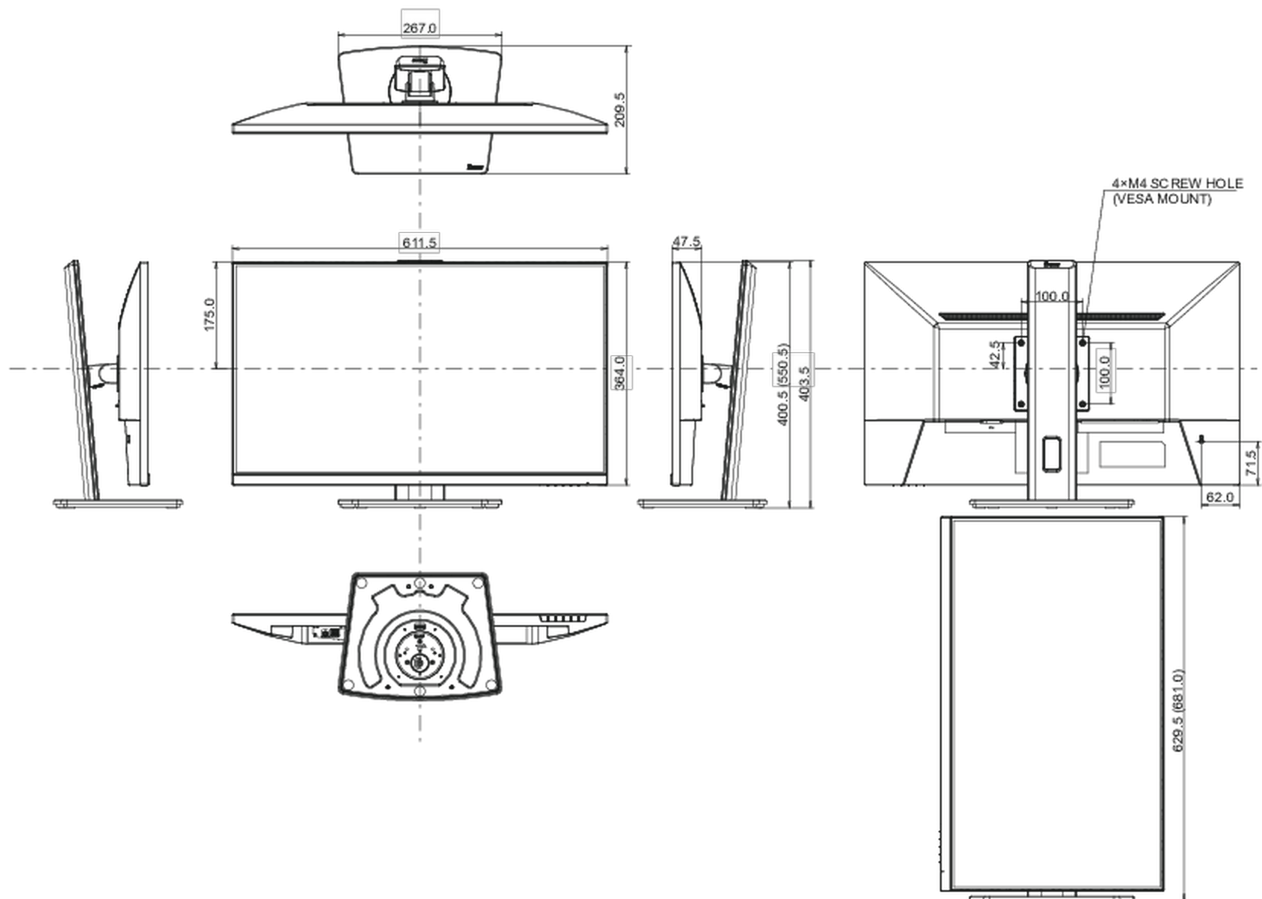

01 DISPLAY CHARACTERISTICS

Design	3-side borderless
Diagonal	27", 68.6cm
Panel	IPS panel technology LED, matte finish
Native resolution	1920 x 1080 @100Hz (2.1 megapixel Full HD)
Aspect ratio	16:9
Panel brightness	300 cd/m ²
Static contrast	1300:1
Advanced contrast	80M:1
Response time (MPRT)	1ms
Viewing zone	horizontal/vertical: 178°/178°, right/left: 89°/89°, up/down: 89°/89°
Colour support	16.7mIn (sRGB: 96%; NTSC: 72%)
Horizontal Sync	30 - 110kHz
Viewable area W x H	597.9 x 336.3mm, 23.5 x 13.2"
Pixel pitch	0.311mm
Colour	matte, black

04 MECHANICAL

Display position adjustments	height, swivel, tilt, pivot (rotation both sides)
Height adjustment	150mm
Rotation (PIVOT function)	90°
Swivel stand	120°; 60° left; 60° right
Tilt angle	23° up; 5° down
VESA mounting	100 x 100mm
Cable management system	yes

05 ACCESSORIES INCLUDED

Cables	power, HDMI
Other	quick start guide, safety guide

06 POWER MANAGEMENT

Power supply unit	internal
Power supply	AC 100 - 240V, 50/60Hz
Power usage	22W typical, 0.5W stand by, 0.3W off mode

Product dimensions W x H x D	611.5 x 435 x 189mm
Box dimensions W x H x D	691 x 142 x 447mm
Weight (without box)	5.4kg
Weight (with box)	6.5kg
EAN code	4948570124633

All trademarks and registered trademarks acknowledged. E & O E. Specification subject to change without notice. All LCD's comply with ISO-9241-307:2008 in connection with pixel defects.